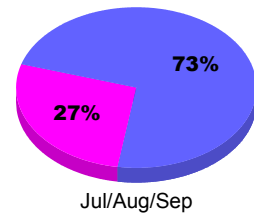

Membership Results
2010-2011

Membership
2009-2010

Month	Net Memb Goal	Actual New Memb	Actual Dropped Memb	Gain/Loss of Memb	Gain/Loss of Memb
Jul/Aug/Sep	-30	31	-33	-2	-30
Totals	-30	31	-33	-2	-30

Membership Results 2010-2011

Goal, New, Dropped, Gain/Loss

Comparison of Membership Gain/Loss

Current Year Compared to the Previous Year

Gender Comparison 2010-2011

■ Male ■ Female