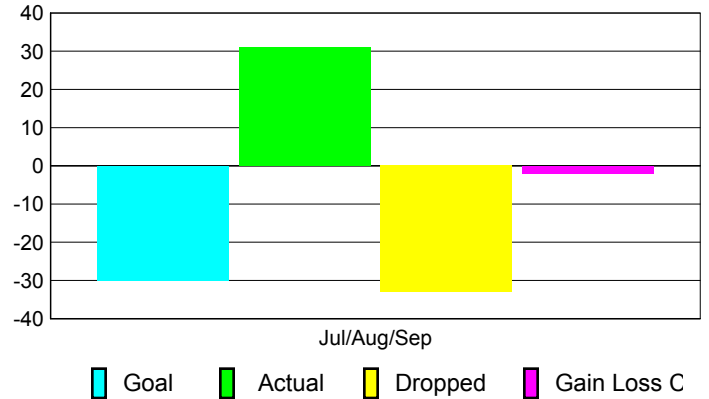

Membership Results 2010-2011

Goal, New, Dropped, Gain/Loss